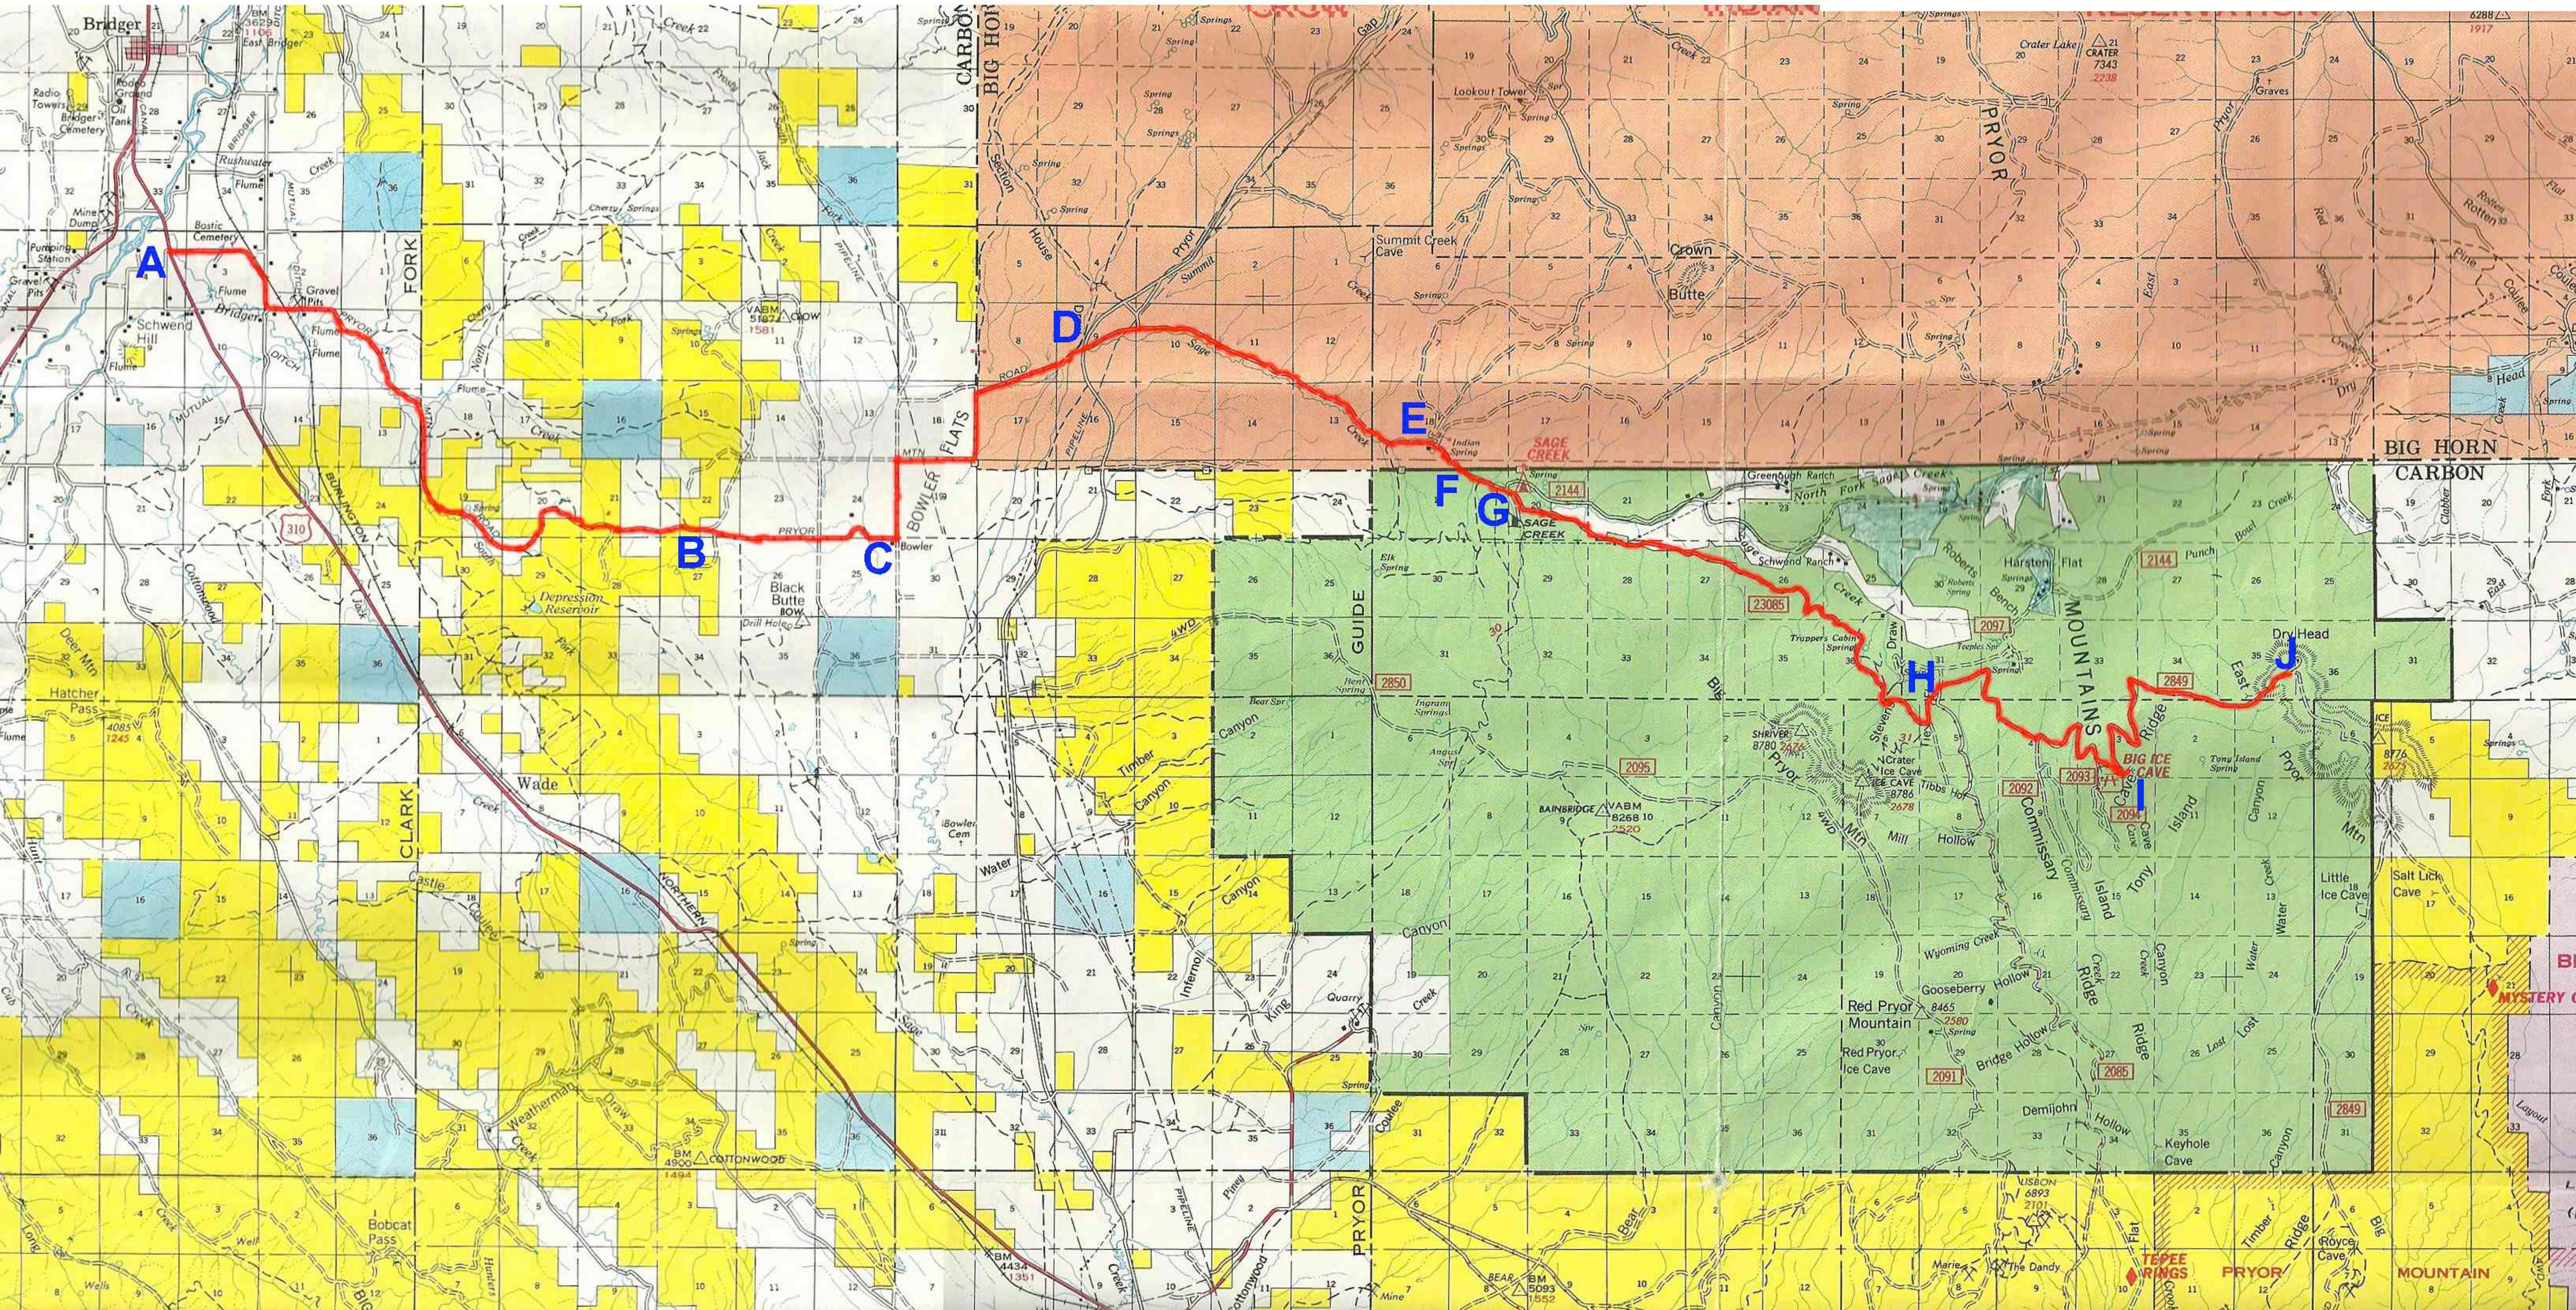

Pryor Mountain Road (#2308) shown in red on part of Custer National Forest Visitors' Map

The Pryors Coalition: www.PryorMountains.org

Blue letters key to Driving Directions. Colors indicate land ownership. Custer National Forest (The Pryors).
 BLM. Crow Reservation. State Land. White: Private Land